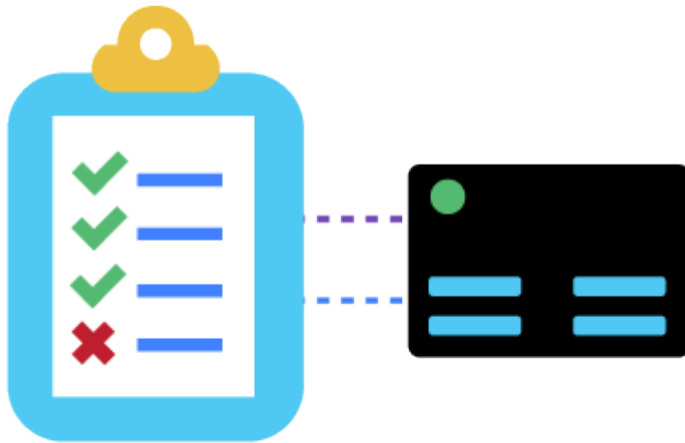

Switch & Router Testing

Attest Performs Conformance Testing Of Switch Devices For Ip, Mpls And Ethernet Protocols, As Well Of Ipv4 And Ipv6 Unicast And Multicast Protocols.

[Explore](#)