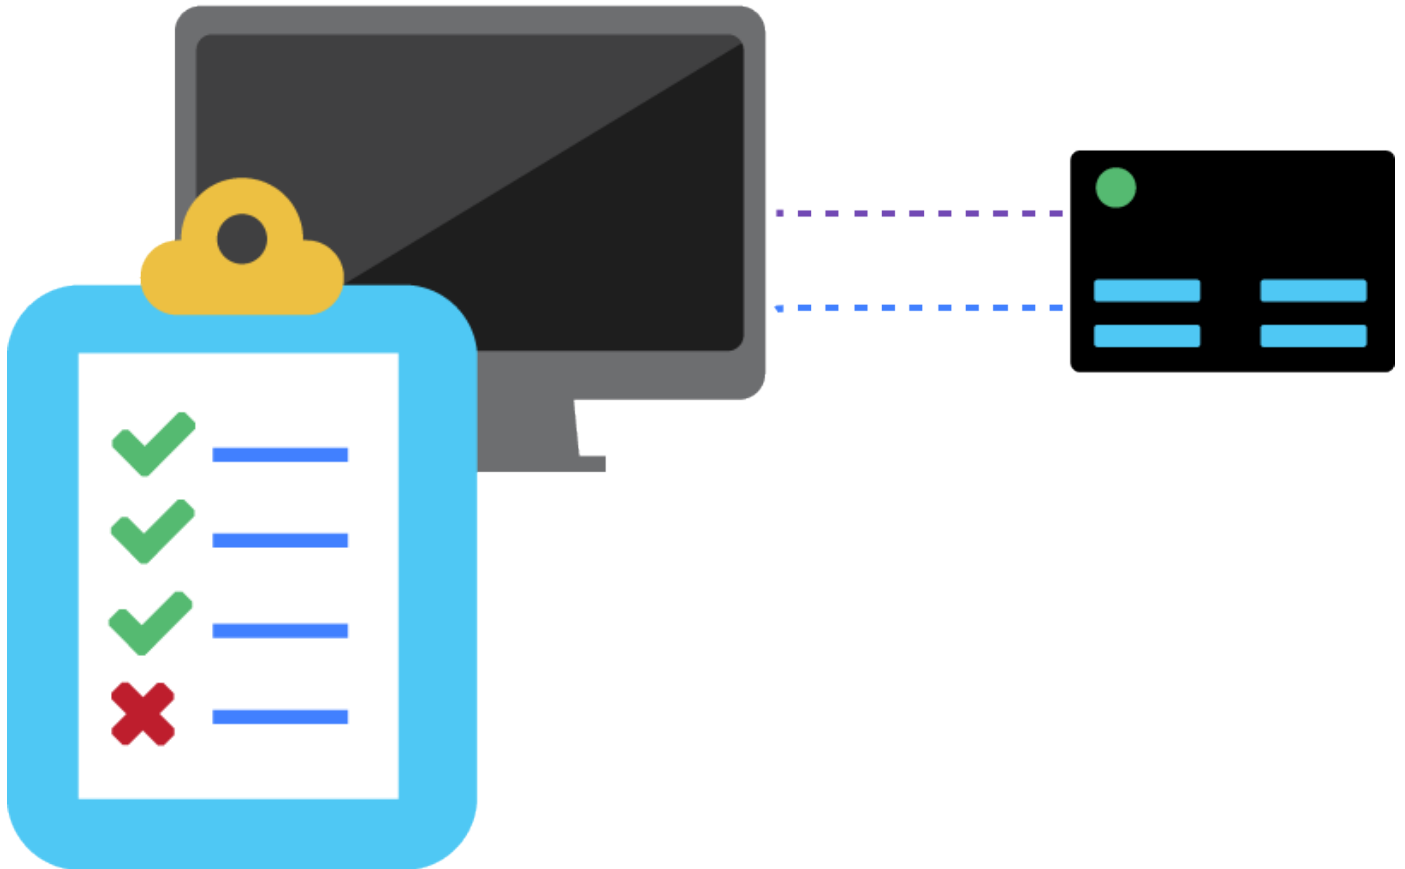

Equipment Testing Use Cases