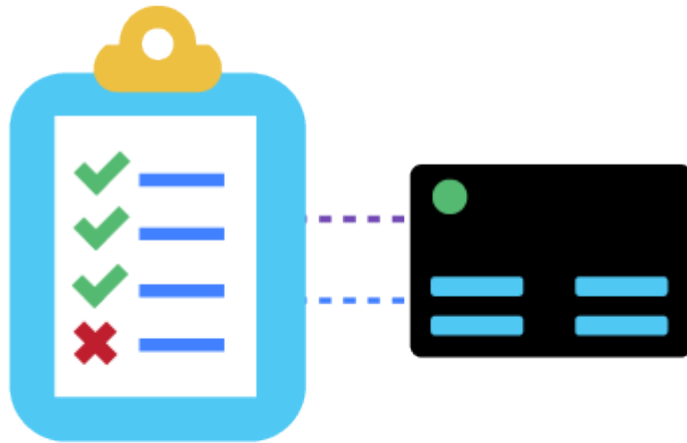

Switch & Router Testing

Attest Performs Conformance Testing Of Switch Devices For Ip, Mpls And Ethernet Protocols, As Well Of Ipv4 And Ipv6 Unicast And Multicast Protocols.

[Explore](#)