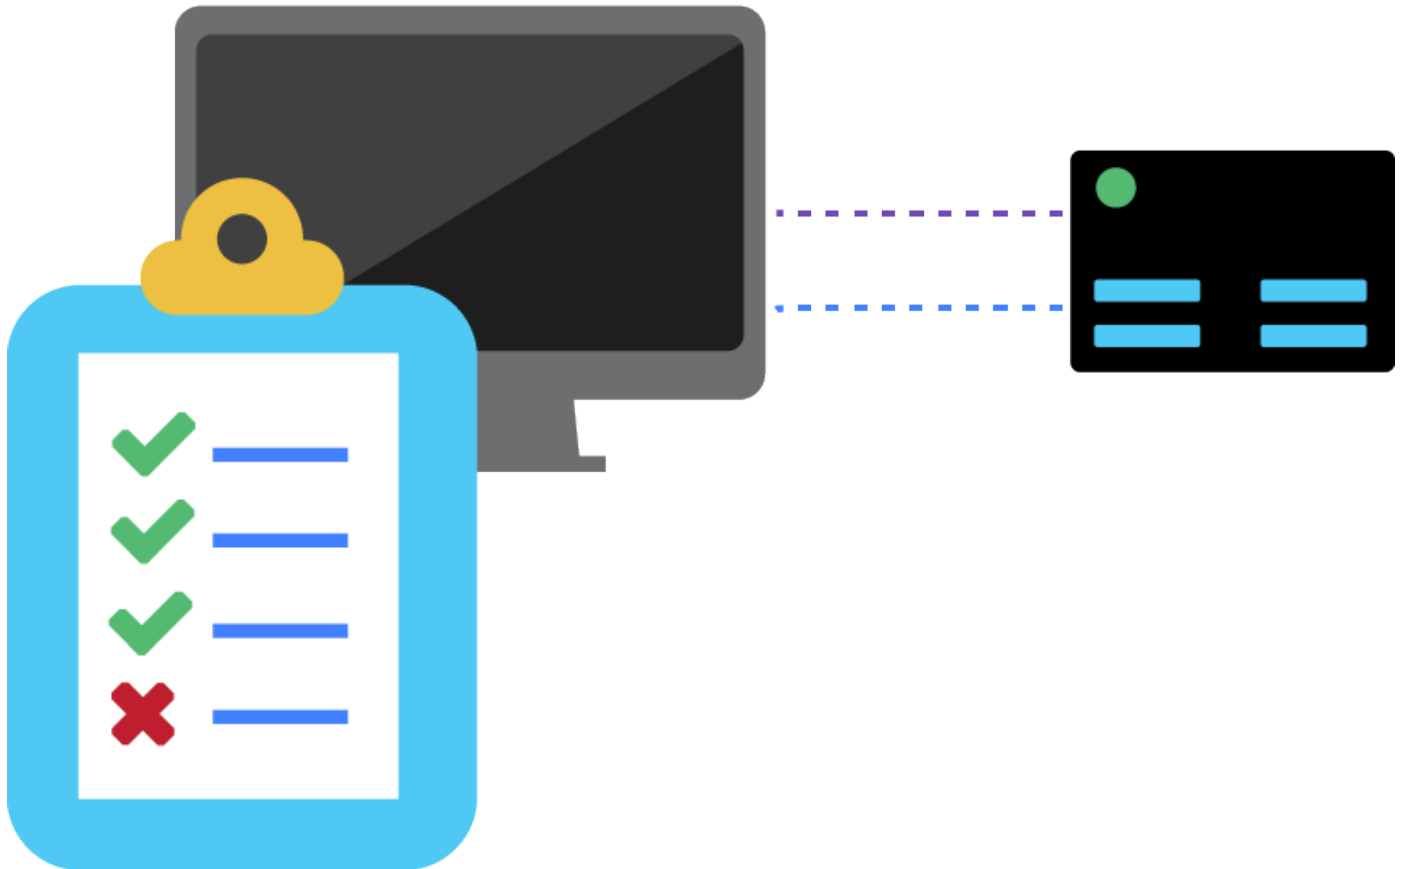

## Attest - Equipment Testing

Veryx Attest Provides Ready- To-Run Automated Test Suites For Protocol Testing And Analysis For A Wide Range Of Layer 3 (Ipv4 & Ipv6 And Mpls) And Layer 2 (Mstp/Rstp/Stp, Oam, Ptp, Mrp And Ring Protection) Protocols.